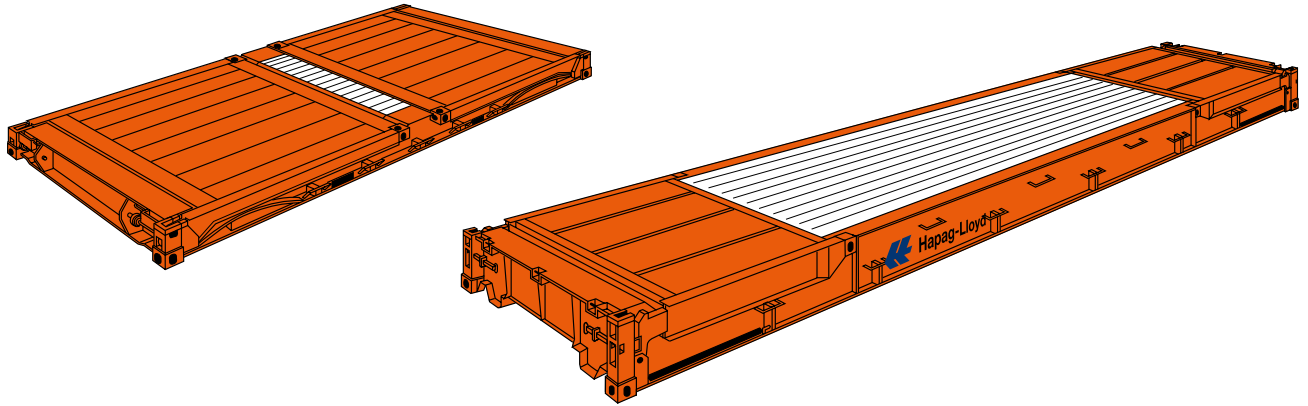

PLATFORM (COLLAPSED FLATRACK)

ISO Size Type Code: according to Flat Series

- Suitable for **heavy loads and oversized length cargo**
- Modified **bottom** construction designed for loads up to **60,000 kg** (123,276 lbs)
- Gooseneck tunnel on both ends of 40' platforms
- Easy handling/transportation:
 - 20' interlocked pile of max. 7 units
 - 40' interlocked pile of max. 4 units
 - Combined height of less than 2,591 mm/8' 6"
- Timber-treated according to Australian requirements
- Numerous **very strong lashing devices**
- Allows for transport of heavy loads concentrated on a small load surface area of the floor
- **If you have special requirements for large and heavy cargoes exceeding below platform limitations, please contact your local Hapag-Lloyd office**
- **Individual solution planning for your scenario may already be worked out or can be calculated on short notice**
- For **break bulk** shipments, the static load for 40' Platforms is up to **85,000 kg** (187,390 lbs) as foundation base
- For other features please, refer to respective Flatrack series

PLATFORM (COLLAPSED FLATRACK)

20'	Inside dimensions			Weights			Hapag-Lloyd serial number excerpt	
	Length	Width	Height of bottom	Max. gross	Tare	Max. payload		
	mm ft	mm ft	mm ft	kg lbs	kg lbs	kg lbs		
Flat/Platform with flushfolding end walls and softwood floor 1' 1¼" high	6,058 20'	2,438 8'	370 1' 2½"	34,000 74,957	2,740 6,041	31,260 68,916	HLXU	268800–269199 268600–268799
				40,000 88,184	2,940 6,482	37,060 81,702	HLXU	368000–368699
				45,000 99,207	2,900 6,393	42,100 92,814	HLXU	368700–369199